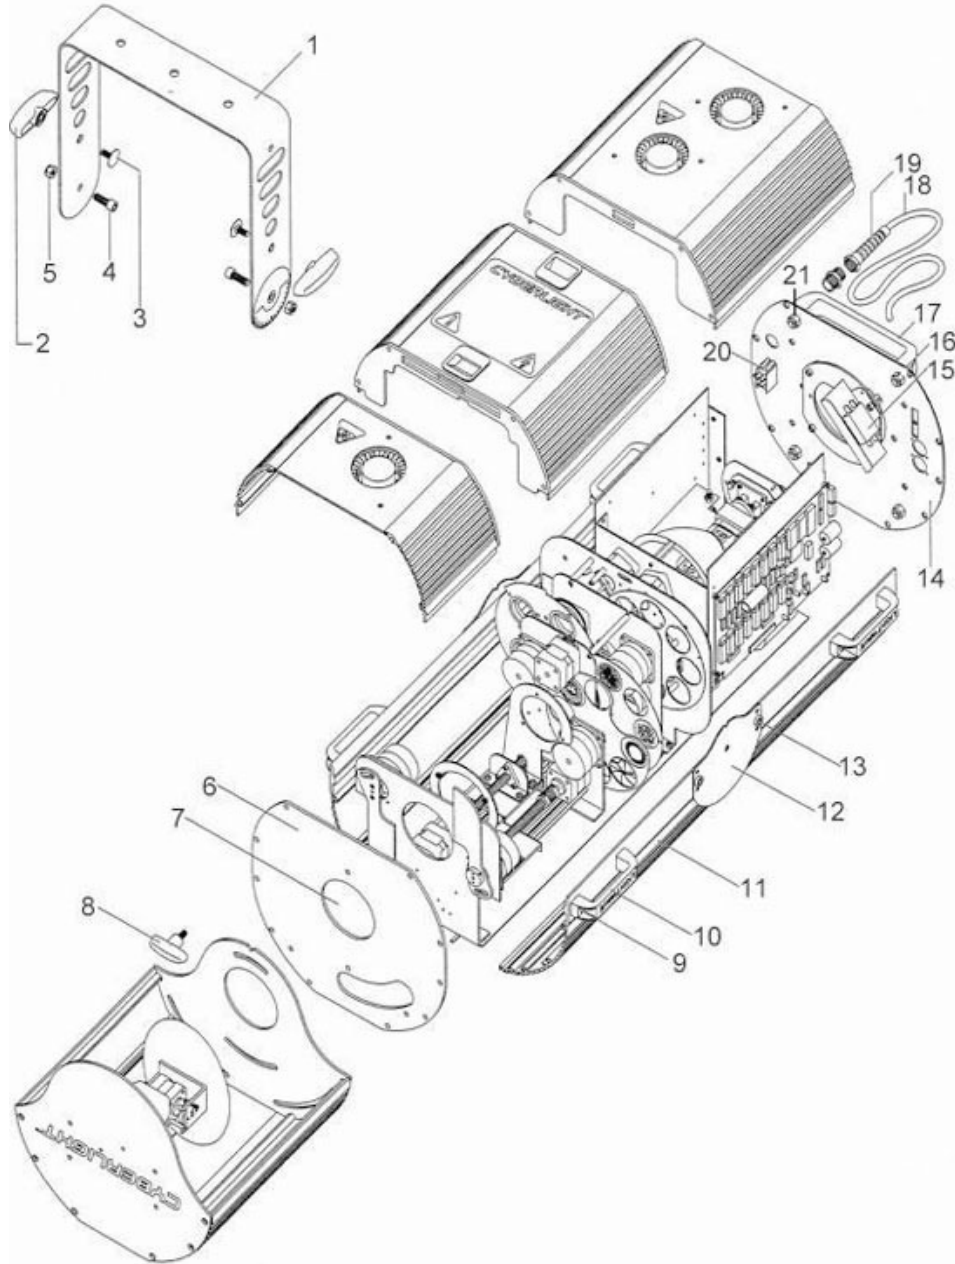

Cyberlight

Exterior

1.	80070232	Yoke, CL
2.	90720004	T-Handle (Yoke)
3.	90704016	Bolt (T-Handle)
4.	90707067	Socket Cap 3/8 x 1
5.	12040004	Nut, Nyloc 3/8 - 16
6.	80070213	Plate, Front
7.	80420009	Glass, Front
8.	90705011	T-Handle
9.	90707028	Socket Cap, Side Handle
10.	90720005	Handle, Small W/Logo
11.	80070239	Extrusion, Side Panel
12.	80070233	Plate, Yoke Tilt
13.	90707038	Socket Cap 5/16 - 24 x 3/8
14.	80070211	Plate, Rear
15.	90405139	Switch, Interlock
16.	90707057	Socket Cap, Rear Handle

17.	90720006	Handle, Large W/Logo
18.	80470114	Cord, AC Power
19.	90414008	Strain Relief
20.	90405140	Power Switch
21.	90703012	Nut, Nyloc 5/16 - 18

Additional Parts Not Shown:

	99310112	Label, Front (for part # 6)
	99410013	Label, Rear
	90703030	Nut, Strain Relief